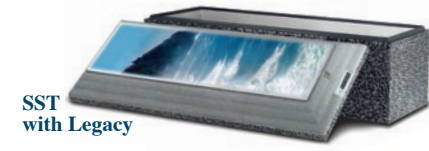

Copper with Legacy

Bronze with Personalization Plus

Bronze with Legacy

Standard Protection - Stainless Steel Triune®, Cameo Rose Triune®

- Engraved Name Plate
- Personalization Plus® (12" x 18")
- Custom* Personalization Plus®
- Legacy®
- Custom* Legacy®
- Emblem

SST with Personalization Plus

SST with Legacy

Cameo Rose with Personalization Plus

Cameo Rose with Custom Legacy

Basic Plus Protection - Tribute®

- Engraved Name Plate
- Personalization Plus® (12" x 18")
- Custom* Personalization Plus®
- Legacy®
- Custom* Legacy®
- Emblem